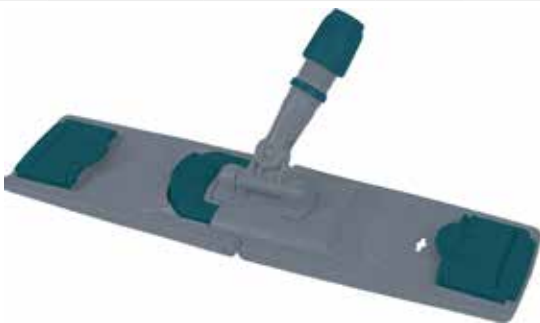

Karizma Damp Mop With Wings 50 cm

CODE	DIMENSIONS LxWxH (CM)	M3	BOX SIZE (CM)	PIECES IN BOX	EAN
KNPI73	50x13	0.06	51x42x31	24	8697420951733